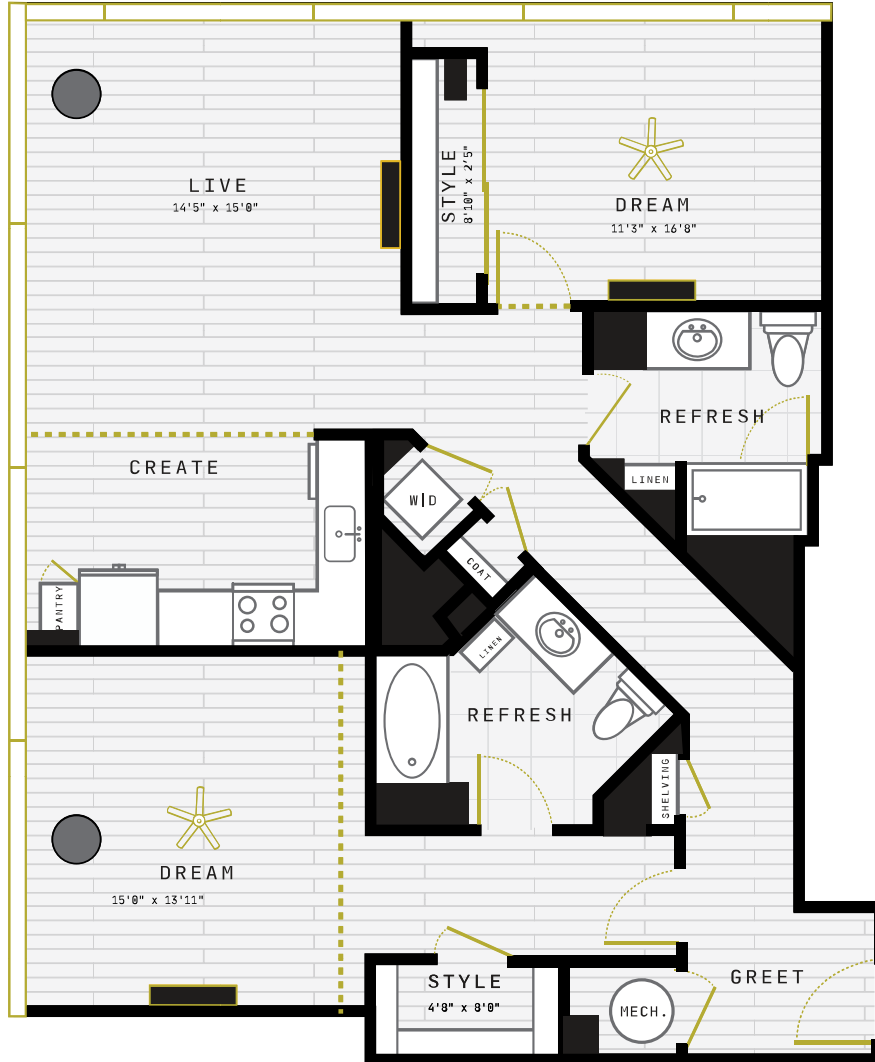

19

2 BED / 2 BATH

1317

SQ. FT.

511 FAYE

511 Fayetteville Street | Raleigh, NC 27601

www.511faye.com

**Floor plans are artist's rendering. All dimensions are approximate. Actual product and specifications may vary in dimension or detail. Not all features are available in every apartment. Prices and availability are subject to change. Please see a representative for details.*