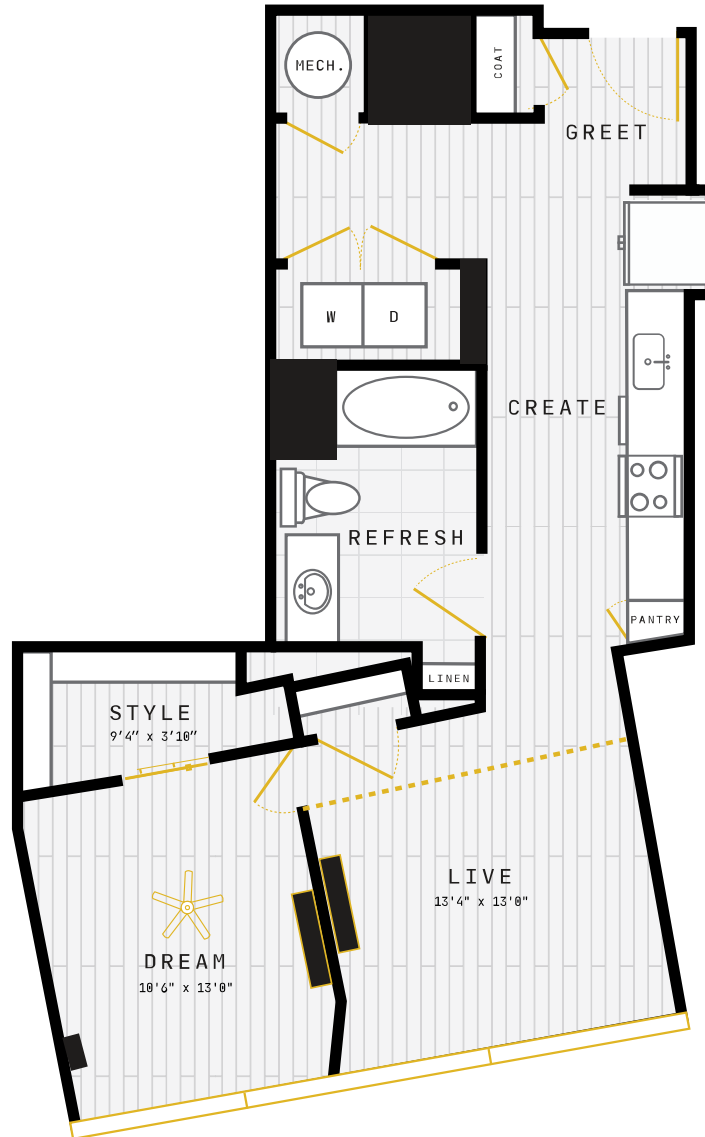

14

1 BED / 1 BATH

754

SQ. FT.

511 FAYE

511 Fayetteville Street | Raleigh, NC 27601

www.511faye.com

**Floor plans are artist's rendering. All dimensions are approximate. Actual product and specifications may vary in dimension or detail. Not all features are available in every apartment. Prices and availability are subject to change. Please see a representative for details.*