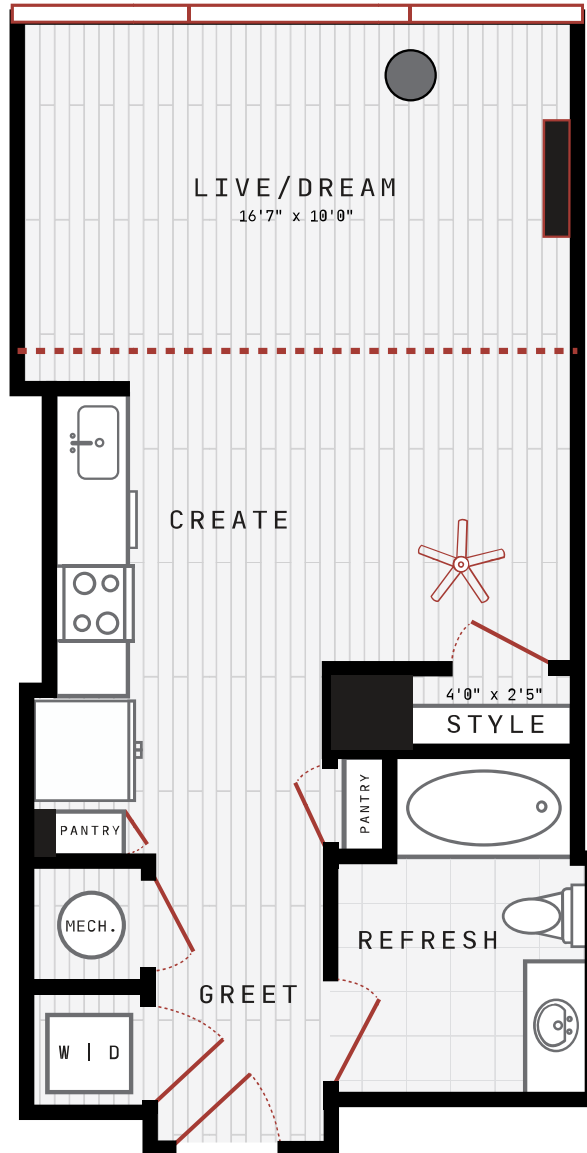

13

STUDIO / 1 BATH

545

SQ. FT.

511 FAYE

511 Fayetteville Street | Raleigh, NC 27601

www.511faye.com

**Floor plans are artist's rendering. All dimensions are approximate. Actual product and specifications may vary in dimension or detail. Not all features are available in every apartment. Prices and availability are subject to change. Please see a representative for details.*