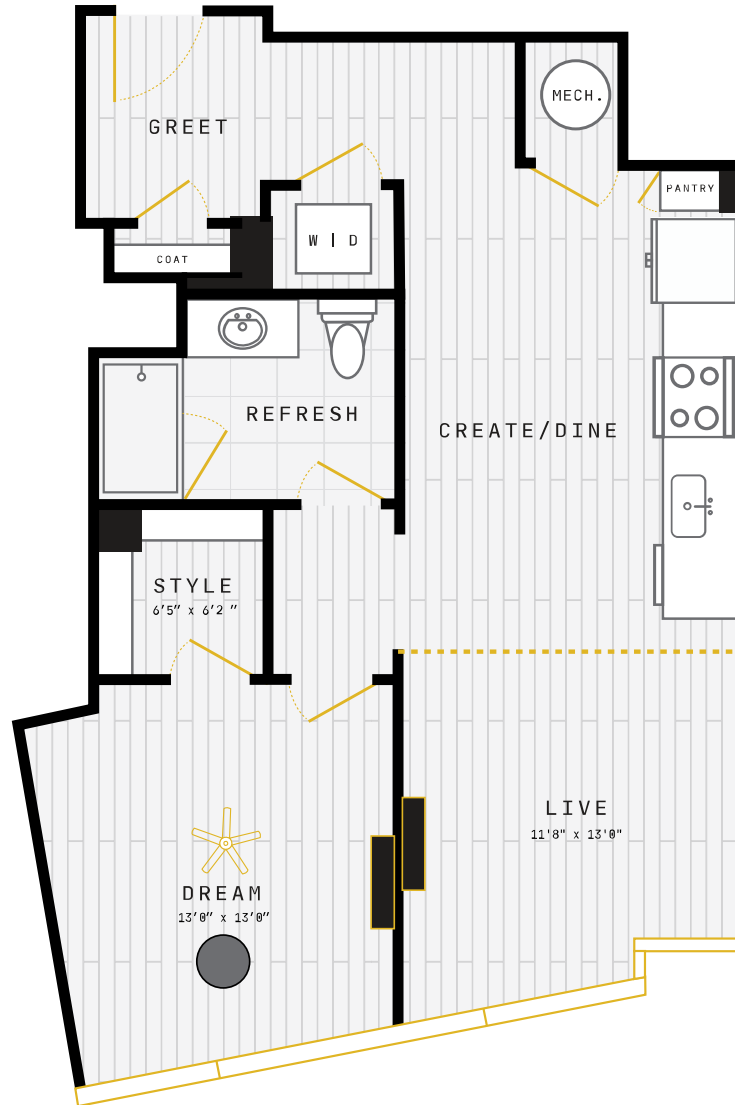

12

1 BED / 1 BATH

845

SQ. FT.

511 FAYE

511 Fayetteville Street | Raleigh, NC 27601

www.511faye.com

**Floor plans are artist's rendering. All dimensions are approximate. Actual product and specifications may vary in dimension or detail. Not all features are available in every apartment. Prices and availability are subject to change. Please see a representative for details.*