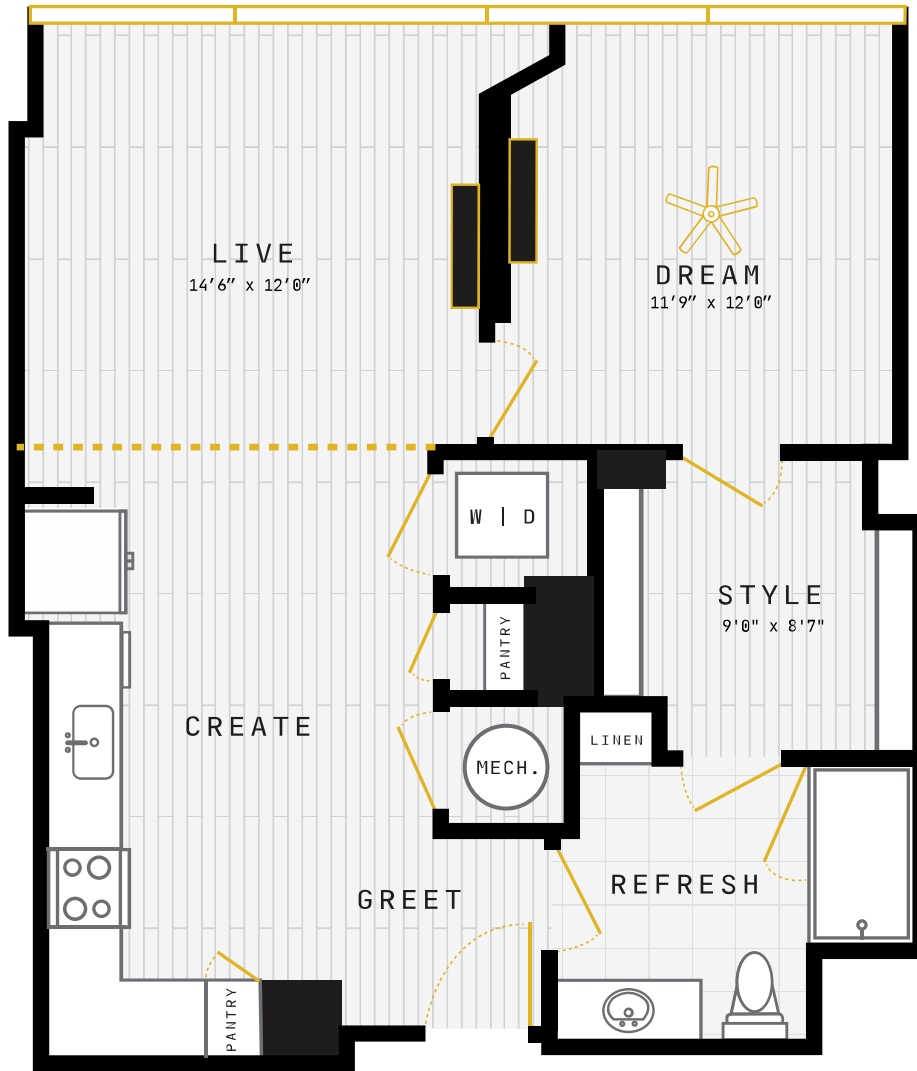

09

1 BED / 1 BATH

761

SQ. FT.

511 FAYE

511 Fayetteville Street | Raleigh, NC 27601

www.511faye.com

**Floor plans are artist's rendering. All dimensions are approximate. Actual product and specifications may vary in dimension or detail. Not all features are available in every apartment. Prices and availability are subject to change. Please see a representative for details.*