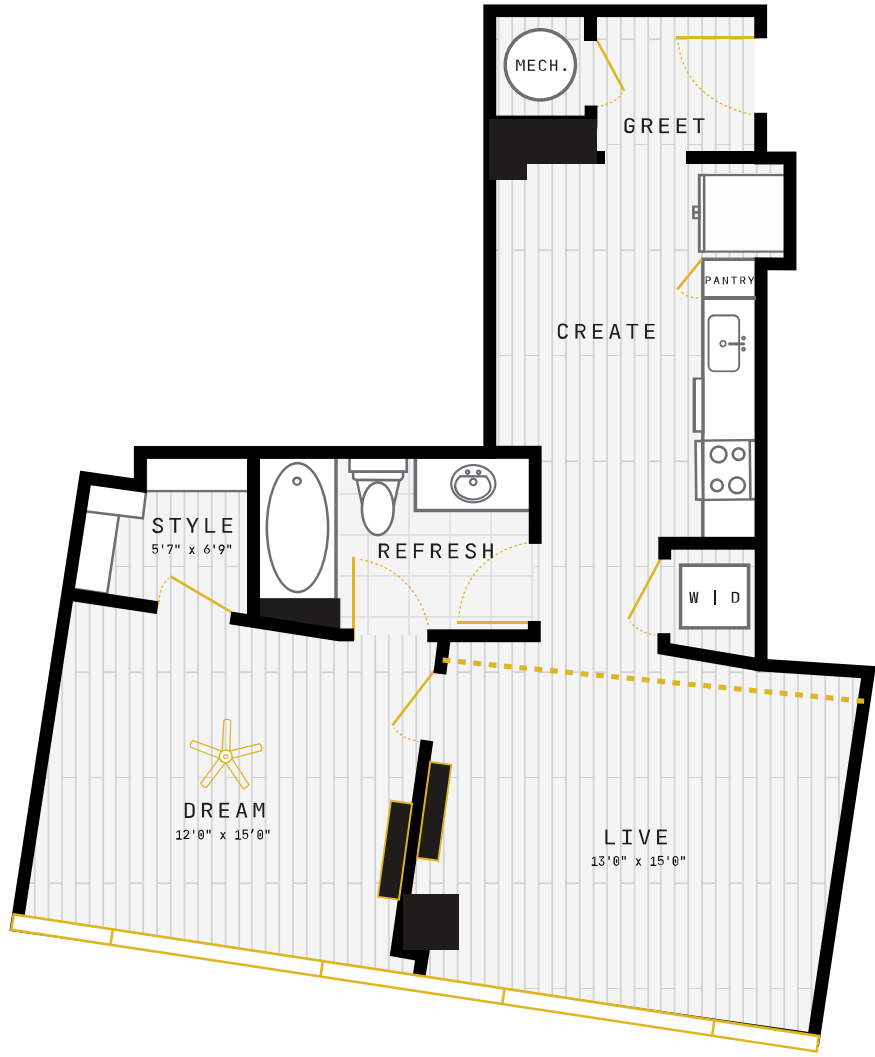

06

1 BED / 1 BATH

728

SQ. FT.

<h1>511 FAYE</h1>	511 Fayetteville Street   Raleigh, NC 27601
	<a href="http://www.511faye.com">www.511faye.com</a>

*\*Floor plans are artist's rendering. All dimensions are approximate. Actual product and specifications may vary in dimension or detail. Not all features are available in every apartment. Prices and availability are subject to change. Please see a representative for details.*