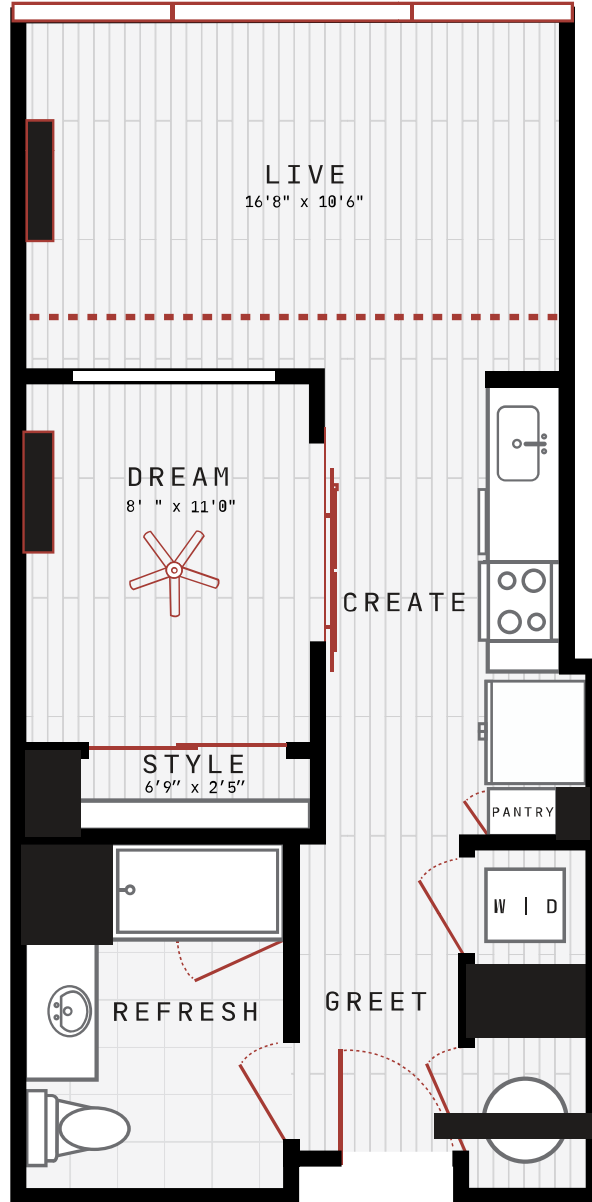

03

STUDIO / 1 BATH

588

SQ. FT.

511 FAYE

511 Fayetteville Street | Raleigh, NC 27601

www.511faye.com

**Floor plans are artist's rendering. All dimensions are approximate. Actual product and specifications may vary in dimension or detail. Not all features are available in every apartment. Prices and availability are subject to change. Please see a representative for details.*