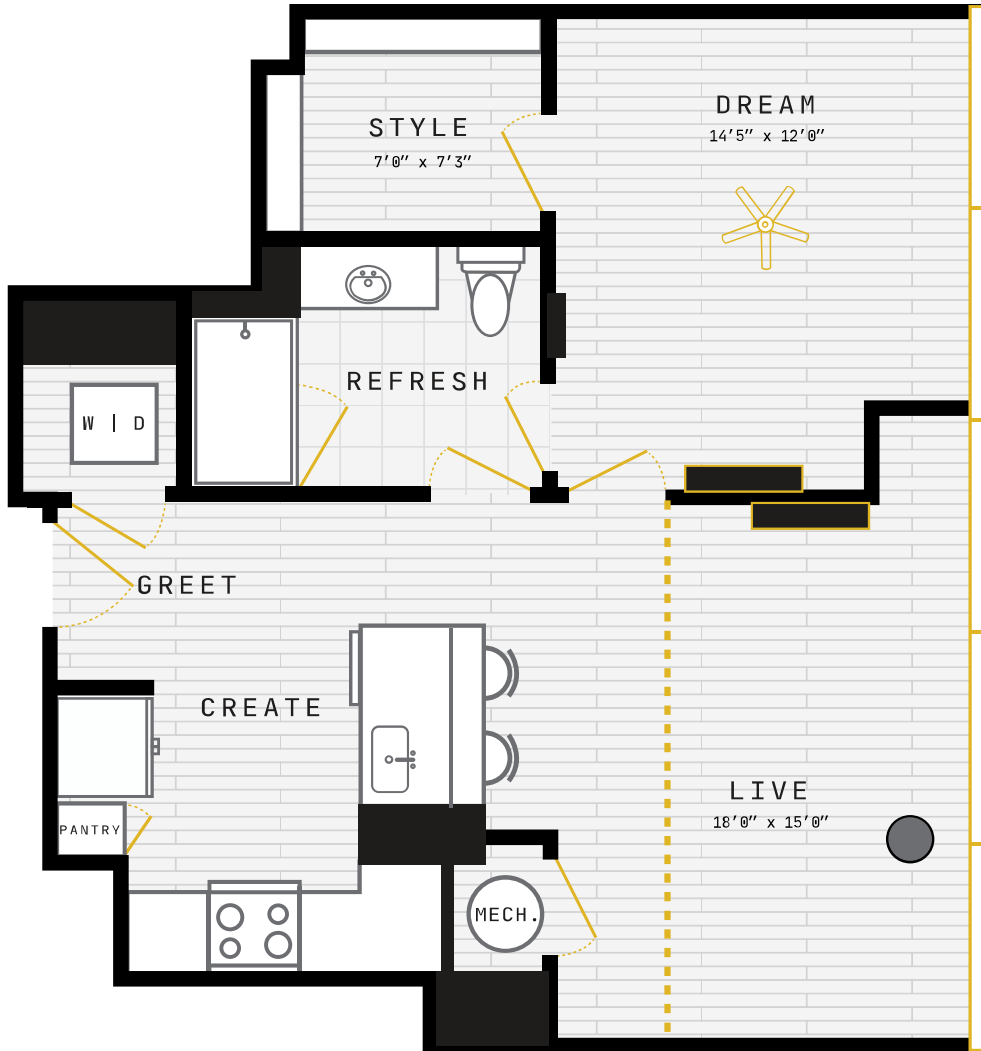

# 02

1 BED / 1 BATH

# 755

SQ. FT.

<h1>511 FAYE</h1>	511 Fayetteville Street   Raleigh, NC 27601
	<a href="http://www.511faye.com">www.511faye.com</a>

*\*Floor plans are artist's rendering. All dimensions are approximate. Actual product and specifications may vary in dimension or detail. Not all features are available in every apartment. Prices and availability are subject to change. Please see a representative for details.*