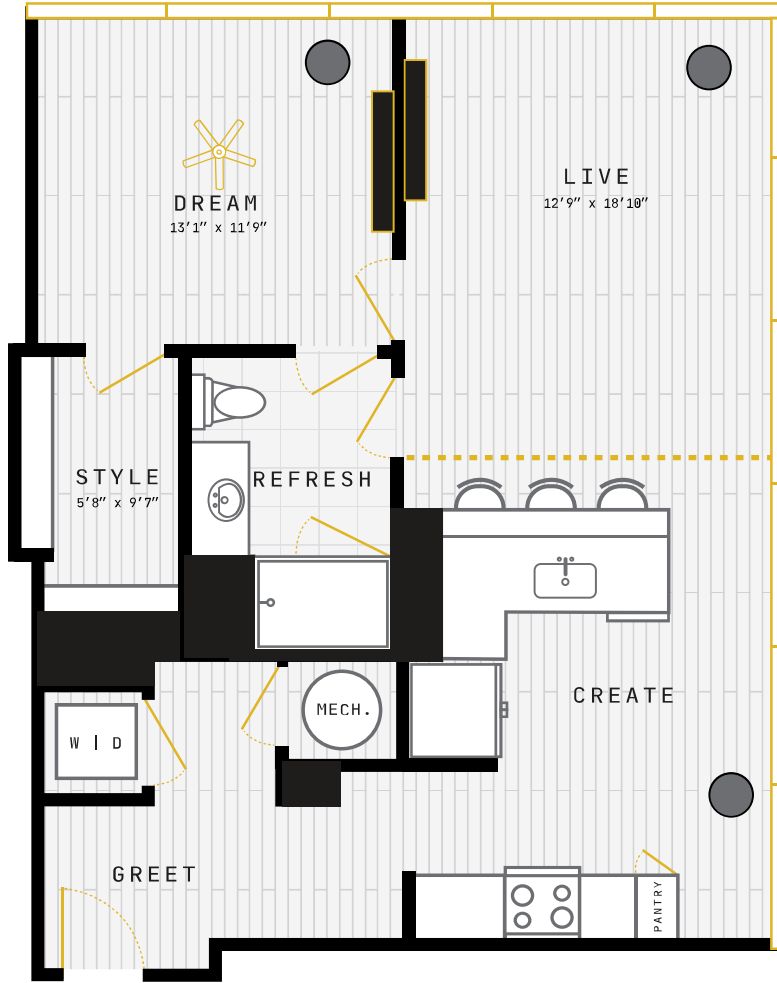

01

1 BED / 1 BATH

906

SQ. FT.

511 FAYE

511 Fayetteville Street | Raleigh, NC 27601

www.511faye.com

**Floor plans are artist's rendering. All dimensions are approximate. Actual product and specifications may vary in dimension or detail. Not all features are available in every apartment. Prices and availability are subject to change. Please see a representative for details.*